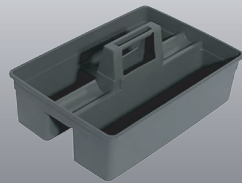

STORAGE

159534

VMBB1SCA

Colour: Grey

Dimensions: 16" x 11" x 4.5"

Description: Deluxe storage bin.

DELUXE
STORAGE BIN

159535