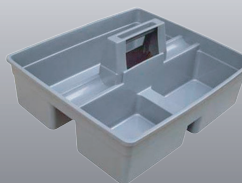

DELUXE
STORAGE BIN

138230

VBSW2SLA

Colour: Black

Dimensions: 23" high x 18.5" large

Description: Folding stepladder made of durable plastic.