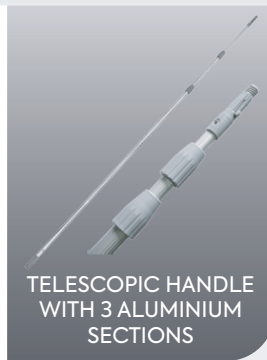

159446

VBBR203AS

Colour: Aluminium

Dimensions: 20'

Description: 3-section telescopic aluminium handle.

*See compatible brush on p17, duster p11, t-handle p35, squeegee p34, backflip p36 and window washer p34